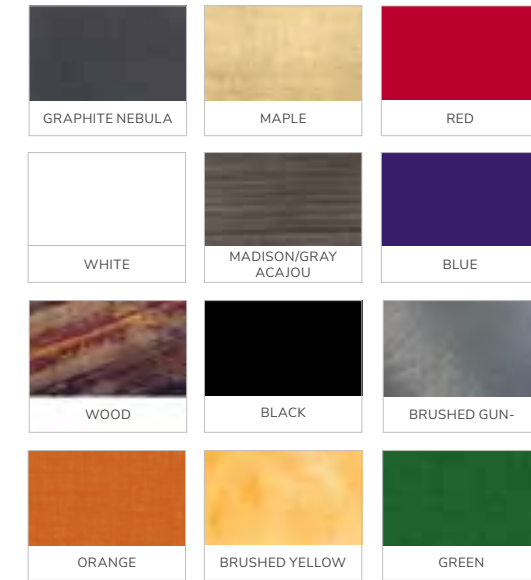

E) 820930 30" Round Bar Table
(blue top, chrome hydraulic base) 30" RND 45"H
F) 810860 Laguna Barstool (maple, chrome) 18"L 20"D 47"H

G) 820240 30" Round Bar Table w/ Hydraulic Chrome Base
(Madison/gray acajou) 30" RND 45"H
H) 810848 Christopher Barstool (white vinyl, chrome) 19"L 15"D 41"H

Customize and Create

Choose your base, black or chrome, then pick a color that suits your design.

Bar Tables Standard Black Base 30" RND 42"H

- A) 8201221** (white)
- B) 820919** (brushed yellow) also available (Madison/gray acajou)
- 820264** (Madison/gray acajou)
- 820915** (brushed gunmetal)
- 820916** (black)
- 820917** (green)
- 820918** (orange)
- 820931** (blue)
- 820933** (wood)