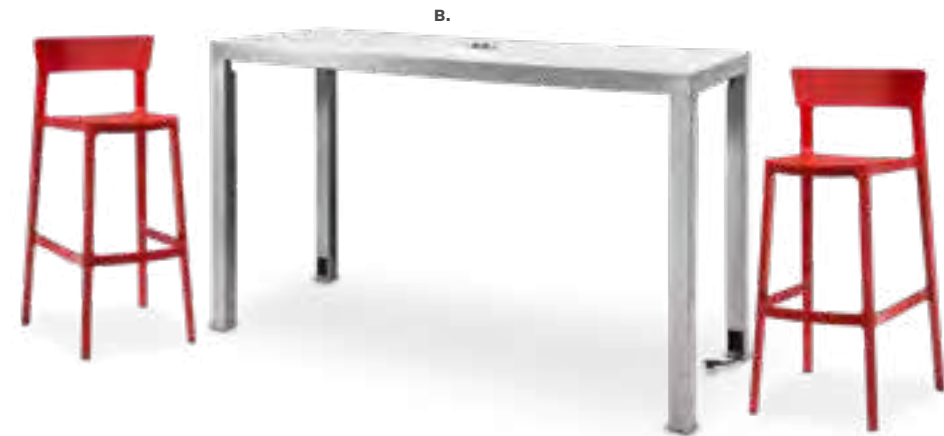

HEDGE
85035
4' Boxwood Hedge
46"L 9"D 47"H

NAPLES 
830121
Naples Sofa, Powered
(black vinyl)
87"L 30"D 33.25"H

NAPLES 
810120
Naples Chair, Powered
(black vinyl)
36"L 30"D 33.25"H

NAPLES 
830122
Naples Loveseat, Powered
(black vinyl)
62"L 30"D 33.25"H

Powered Tables

Use
Ventura 6'
Bar or Cafe Tables
in your design to
facilitate conversations
while social
distancing.

**Ventura Powered
Bar Tables**
72.25"L 26.25"D 42"H
(silver frame)
A) 820950 (black top)
B) 820955 (white top)