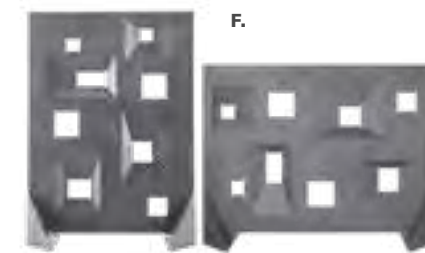

D.

E.

F.

Miramar Dividers
(molded plastic)
D) 85043 (harvest yellow)
E) 85042 (burgundy)
F) 85041 (gray)
Vertical: 63"L 23"D 83"H
Horizontal: 83"L 23"D 63"H

Show Essentials

Product Kiosk & Display

A) 75032
Display Cube—Large
 (black)
 24"W X 24"L X 42"H