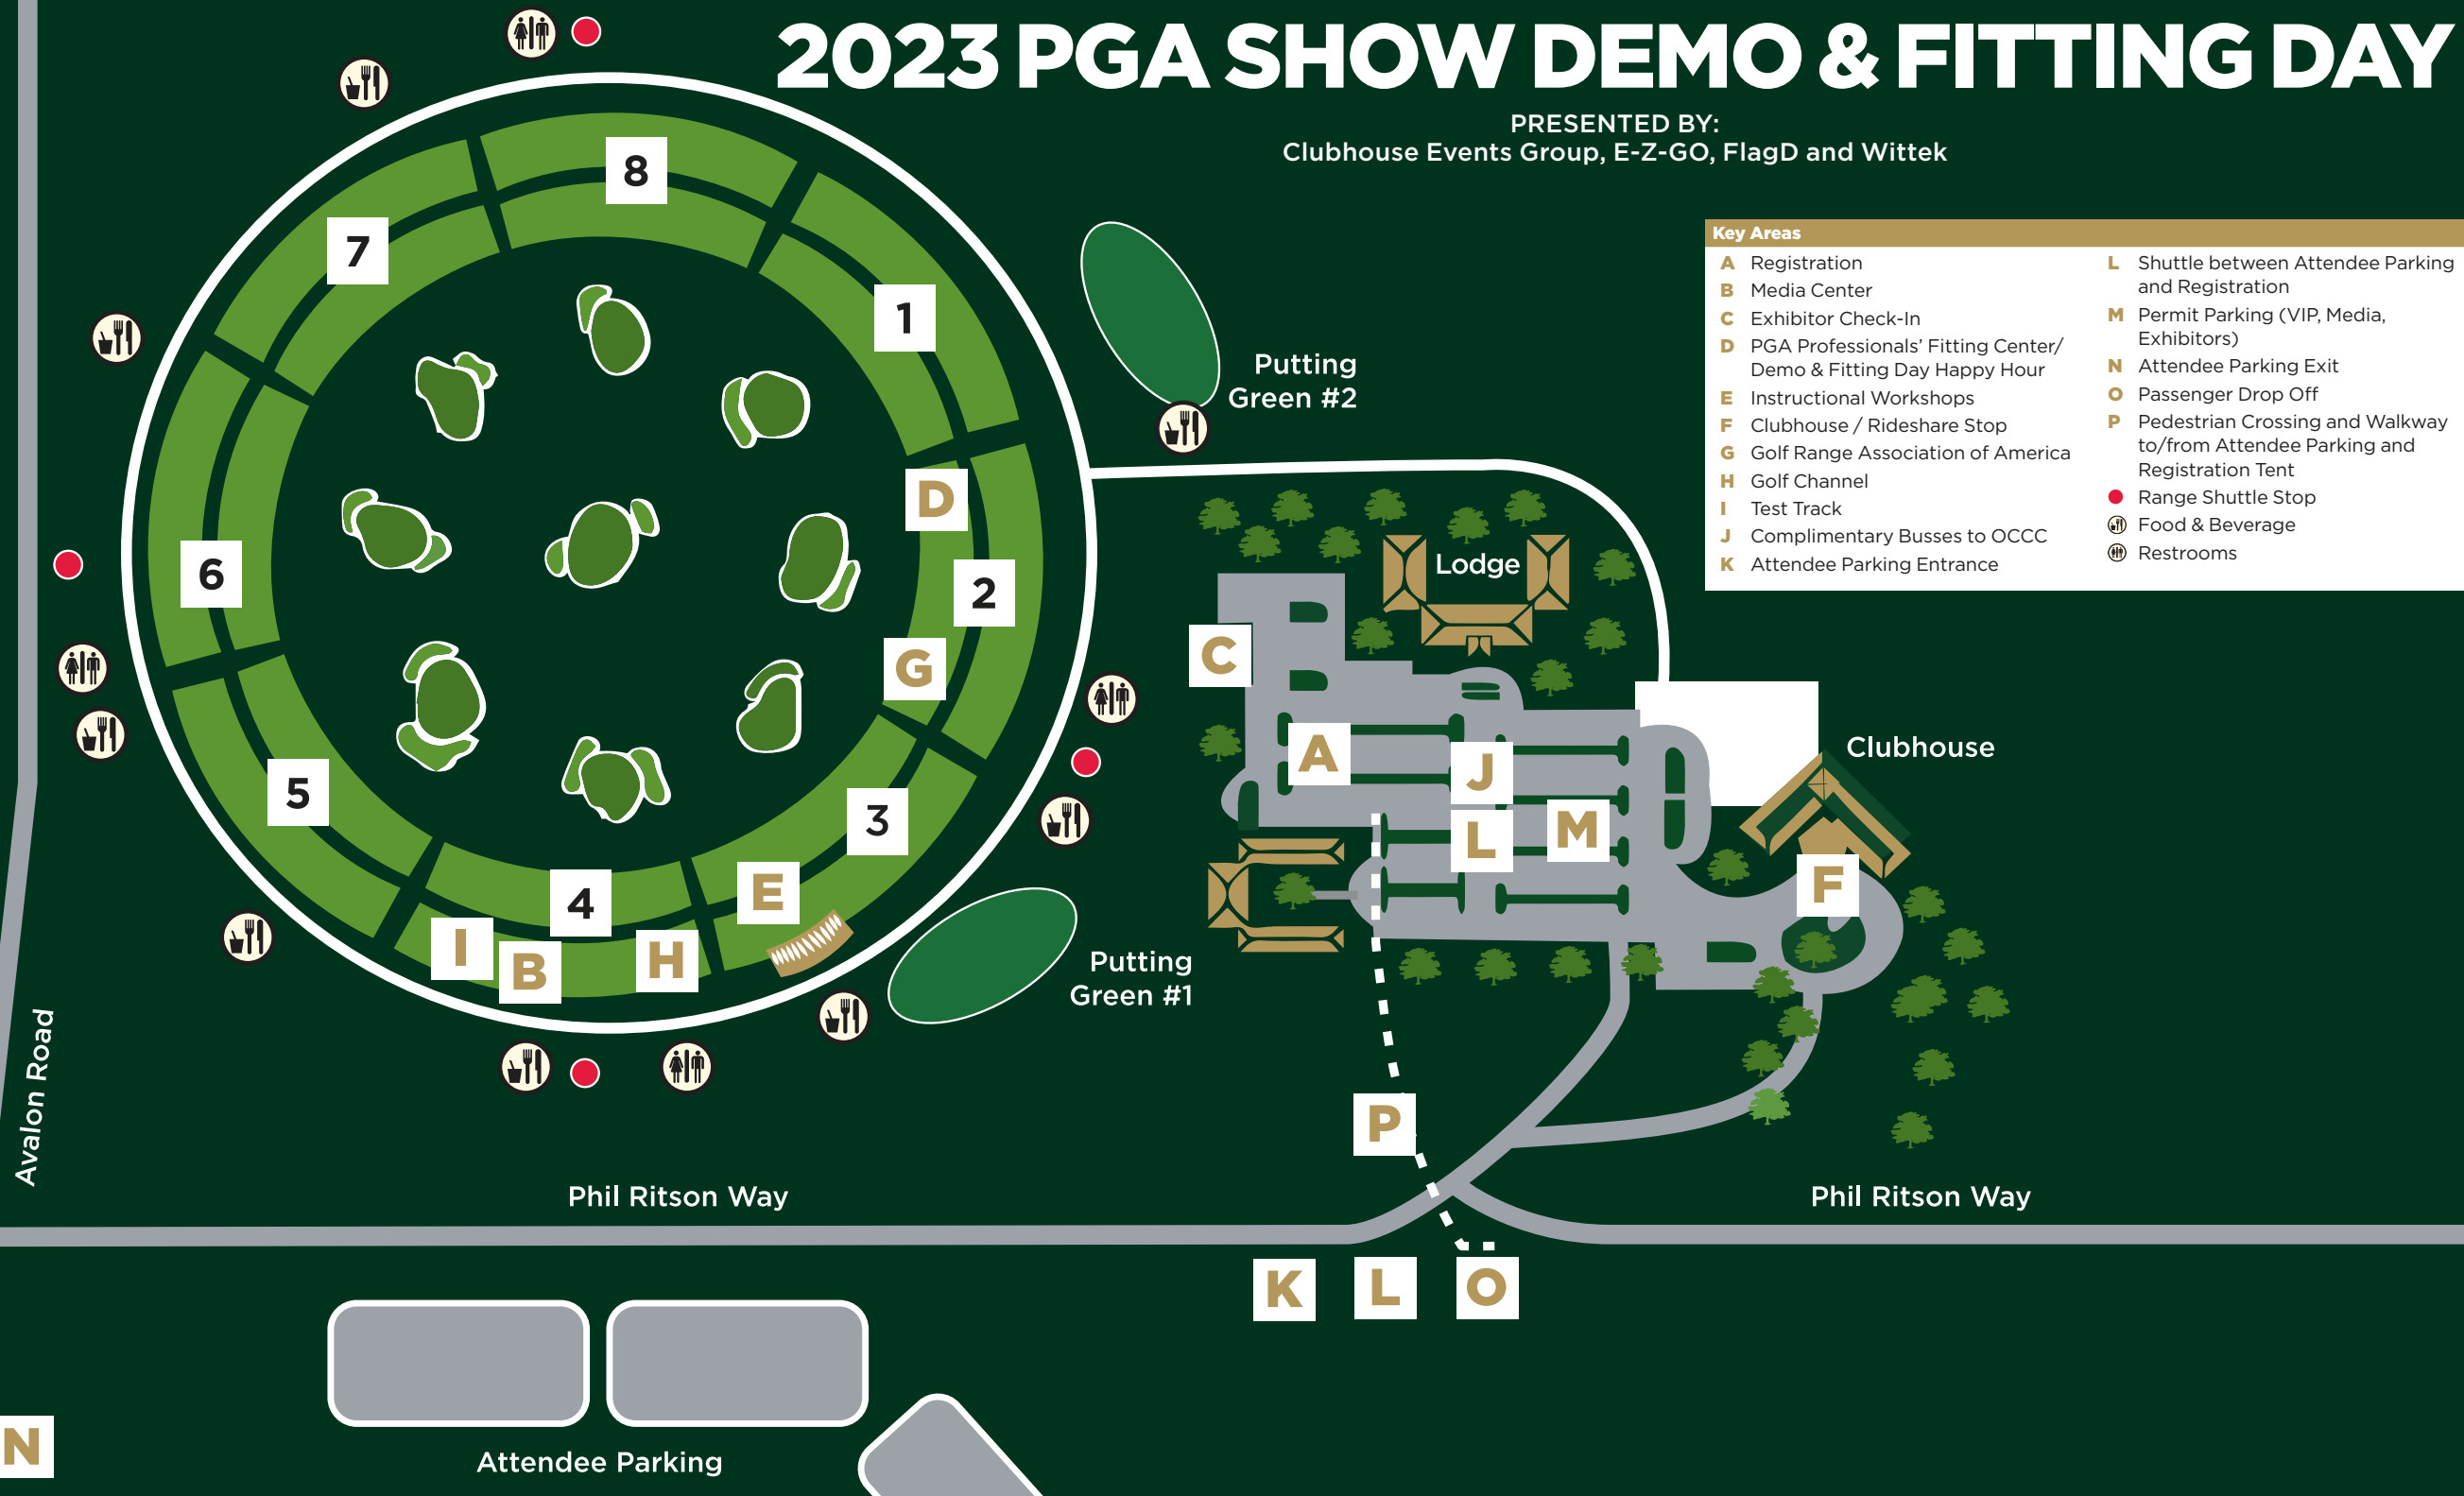

# 2023 PGA SHOW DEMO & FITTING DAY

PRESENTED BY:  
Clubhouse Events Group, E-Z-GO, FlagD and Wittek

Key Areas	
<b>A</b> Registration	<b>L</b> Shuttle between Attendee Parking and Registration
<b>B</b> Media Center	<b>M</b> Permit Parking (VIP, Media, Exhibitors)
<b>C</b> Exhibitor Check-In	<b>N</b> Attendee Parking Exit
<b>D</b> PGA Professionals' Fitting Center/ Demo & Fitting Day Happy Hour	<b>O</b> Passenger Drop Off
<b>E</b> Instructional Workshops	<b>P</b> Pedestrian Crossing and Walkway to/from Attendee Parking and Registration Tent
<b>F</b> Clubhouse / Rideshare Stop	<b>●</b> Range Shuttle Stop
<b>G</b> Golf Range Association of America	<b>🍴</b> Food & Beverage
<b>H</b> Golf Channel	<b>♿</b> Restrooms
<b>I</b> Test Track	
<b>J</b> Complimentary Busses to OCCC	
<b>K</b> Attendee Parking Entrance	

N

Attendee Parking