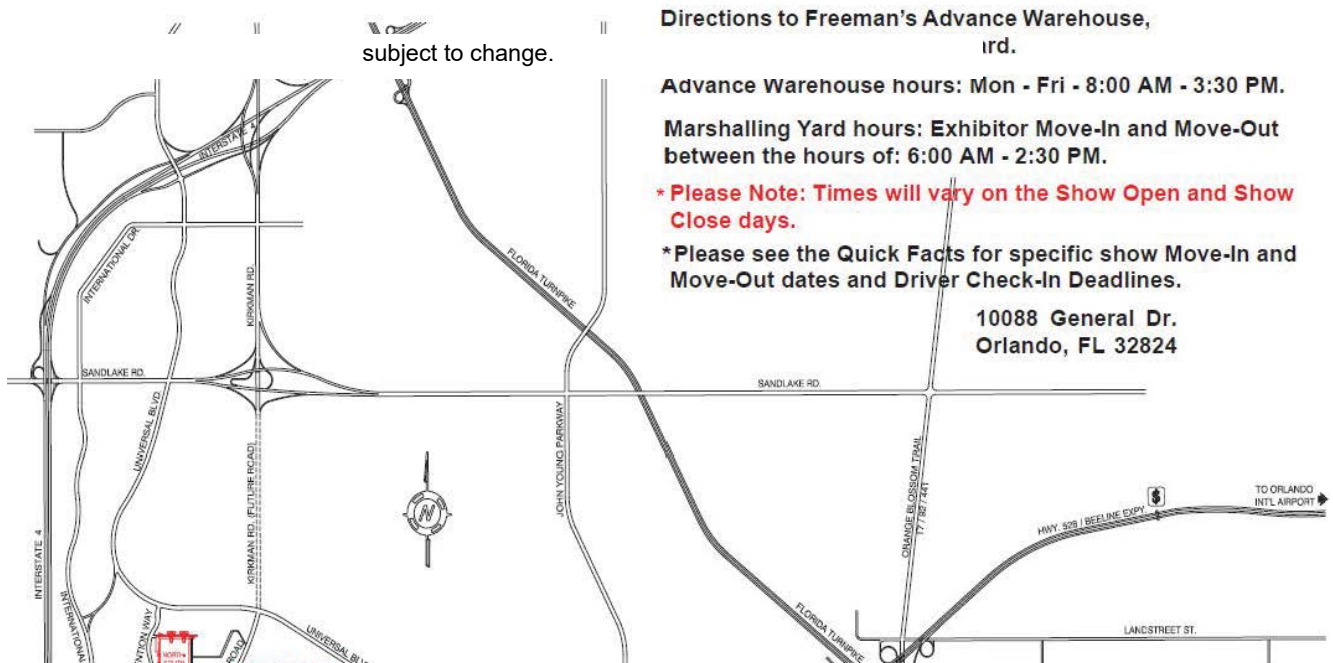

From Tampa

Exit off of Interstate 4 at exit # 72, State Road 528, the Beeline Expressway, eastbound. Take exit # 4, Consulate Drive and turn right at the bottom of the ramp. At the traffic light turn right. This is Orange Blossom Trail, southbound. Turn left at the first traffic light, Taft-Vineland Road. Go over the bridge and turn right on the first street on the right, General Drive. The Marshalling Yard is the second driveway on the right.

Freeman Advance Warehouse / Show Site Marshalling Yard Address

**10088 General Drive
Orlando, FL 32824**

Hours of Operation:

Advance Warehouse Hours: Monday - Friday 8:00 AM - 3:30 PM

Marshalling Yard Hours: Exhibitor Move-In and Move-Out between the hours of 6:00 AM - 2:30 PM.

Please Note: Times will vary on the Show Open and Show Close days.

Please see the Quick Facts for specific show Move-In and Move-out dates and Driver Check-In Deadlines.

All Drivers need certified weight tickets and bill of lading to check - in at the marshalling yard or advance warehouse.

Certified weight tickets can be obtained at:

**Acme Truck Stop
9565 S. Orange Blossom Trail
Orlando, FL 32837
(407) 240-4669**

Truck Stop Hours of Operation:

Monday - Friday - 6:00 AM - 11:00 PM

Saturday - Sunday - 8:00 AM - 11:00 PM