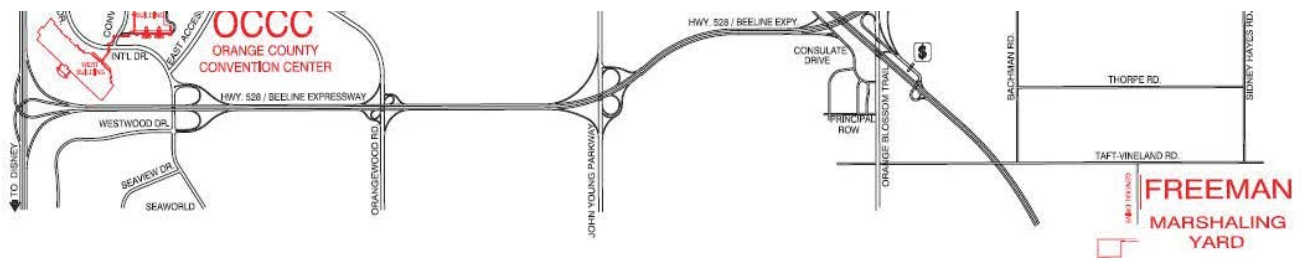

# Directions to Freeman's Marshalling Yard and Warehouse

## From Interstate 95

Exit onto Interstate 4, westbound. Take exit # 72, State Road 528, the Beeline Expressway, eastbound. Take exit # 4, Consulate Drive and turn right at the bottom of the ramp. At the traffic light turn right. This is Orange Blossom Trail, southbound. Turn left at the first traffic light, Taft-Vineland Road. Go over the bridge and turn right on the first street on the right, General Drive. The Marshalling Yard is the second driveway on the right.

## From the Florida Turnpike

Exit off of the turnpike at exit # 254, Orange Blossom Trail / State Road 441, 17-92. Exit using the south ramp. You will now be on Orange Blossom Trail / State Road 441, 17-92 southbound. Go to the second traffic light and turn left onto Taft-Vineland Road. Go over the bridge and turn right on the first street on the right, General Drive. The Marshalling Yard is the second driveway on the right.

### Truck Stop Hours of Operation:

Monday - Friday - 6:00 AM - 11:00 PM

Saturday - Sunday - 8:00 AM - 11:00 PM

subject to change.