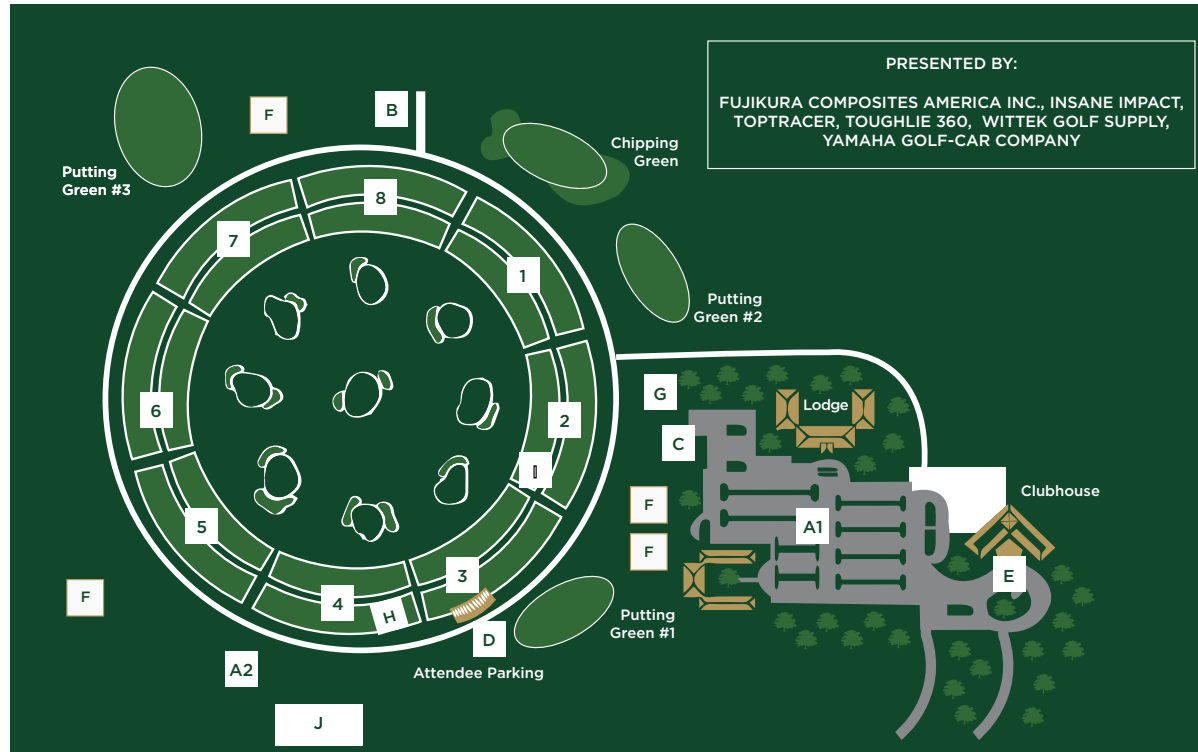

- PING
- The Perfect Putter LLC
- Srixon/Cleveland Golf/XXIO
- TPK

PUTTING GREEN #3

- Titliest

CHIPPING GREEN

- Srixon/Cleveland/XXIO

TOOTH COURSE

- Hole 9-Flightscope Academy
- Hole 2-Superstroke Hole-in-One

BEHIND TEE #4

- Test Track

TEST TRACK AREA

- Caruca
- ELLWEE - Range Servant America
- Gohemian
- Phat Scooters, LLC

PGA

2018 MERCHANDISE SHOW

PGA SHOW OUTDOOR DEMO DAY Tuesday, January 23, 2018 | Orange County National Golf Center

TEE #5

- Da Vinci Sports
- FST Shafts
- International Clubmakers Guild
- TaylorMade Golf

TEE #6

- AeroTech Golf
- Callaway Golf
- PING

TEE #7

- FootJoy
- Foresight Sports
- Fujikura Composites America Inc
- Golf Pride Grips/Eaton Corp
- Titleist
- Tour Edge Golf

TEE #8

- Cobra Puma Golf
- Links Choice
- Lynx Golf
- Maui Jim Inc
- Nippon Shaft
- SuperStroke Tigershark
- Miura Golf
- Yamaha Golf & MU Sports
- Yonex Corp

OTHER KEY AREAS

- A1. Attendee Registration
- A2. Attendee Registration
- B. Media Tent
- C. Exhibitor Pick up/Drop off
- D. Instructional Workshops
- E. Clubhouse
- F. Food & Beverage
- G. Yamaha Golf-Car Company
- H. Golf Channel
- I. Sirius XM Radio
- J. Test Track Area